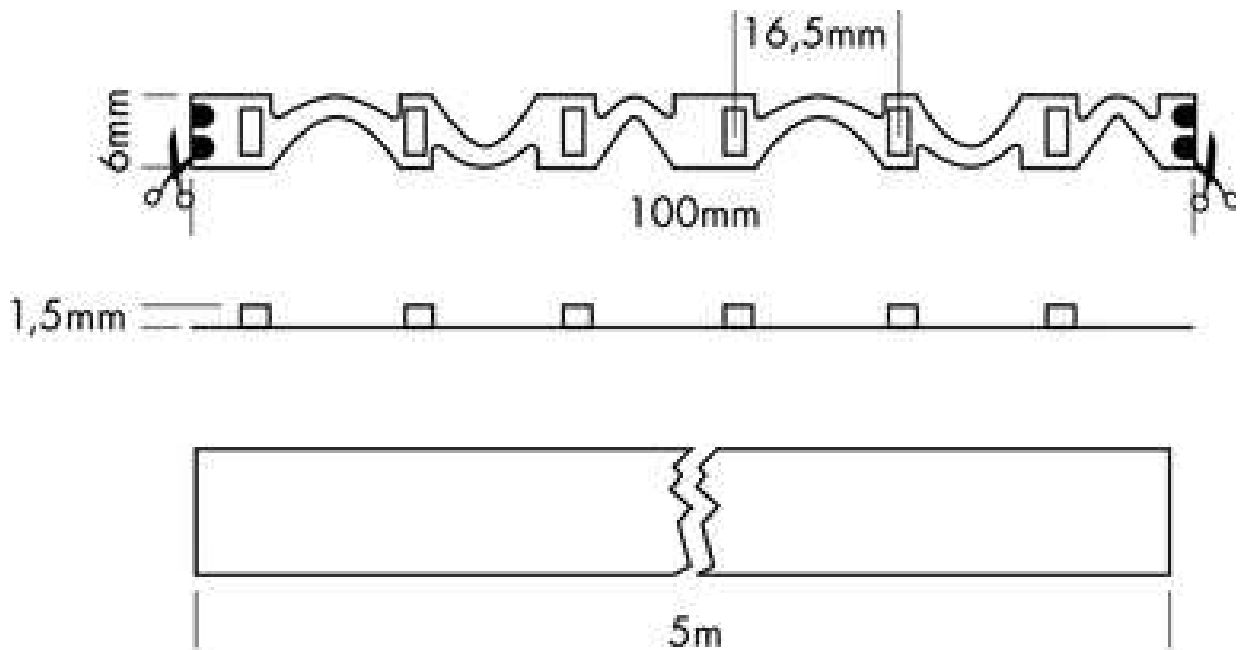

Flex Strip Snake

The PROLED FLEX STRIPS are perfect for indirect lighting, as custom made versions for fair or shop applications as well as for all kinds of illumination. Due to their shallow design and the individually adaptable lengths the PROLED FLEX STRIPS offer a wide spectrum of application possibilities.

- High flexibility – adaptable to round shapes
- Installation with 3M adhesive tape on the strip's backside (self adhesive).
- dimmable and controllable via DMX 512, DALI, KNX, 1-10 V, CASAMBI, RF by MULTI power supplies/controller

[PROLED FLEX STRIP IP20+IP53+IP68 MANUAL \(1.3 MB\)](#)

[EULUMDAT/IES INFORMATION](#)

[ORDER EXAMPLE SPECIAL LENGTHS](#)

[5 YEARS WARRANTY INFORMATION](#)

["UL-LISTED" INFORMATION](#)

TECHNICAL DATA

IP classification	IP20
Power source	24 VDC
Electrical connection	2x cable with 2-PIN to open wires
Maximum quantity per power input	5 m
Average lifetime*	50.000 h at L80/B10
Operating temperature range	-10° C till +45° C
Width x height	6 x 1,5 mm
min. Bending radius	20 mm
Cutable	all 6 LEDs (10 cm)

Due to conditions of production photometric data can vary from production batch to production batch within the EU directive.

PRODUCT TYPES

order code	colour	length	LED pcs	LED power	power consumption*	weight	EEC
L62SN04	white	500 cm	300	24 Watt	20 Watt	0,12 kg	F
L62SN08	neutral white	500 cm	300	24 Watt	20 Watt	0,12 kg	F
L62SN06	warm white	500 cm	300	24 Watt	20 Watt	0,12 kg	G
L62SN26	super warm white	500 cm	300	24 Watt	20 Watt	0,12 kg	G
L62SN36	ultra warm	500 cm	300	24 Watt	20 Watt	0,12 kg	G