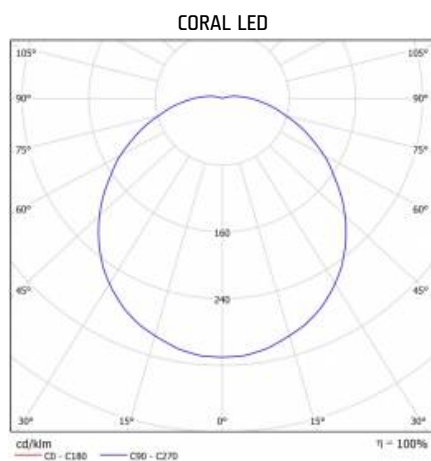

CORAL LED EVO PLUS

LED GO!

AVAILABLE TYPES

[Click >> index, to see details](#)

CORAL LED EVO PLUS surface

Nominal power [W]	Colour temperature [K]	Luminous flux [lm]*	Diffuser type	Motion sensor	Energy efficiency class	Index
9	3000	740	OPAL		A	>> 223655
9	3000	740	OPAL	yes	A	>> 223662
9	4000	810	OPAL		A	>> 223679
9	4000	810	OPAL	yes	A	>> 223686

CORAL LED EVO PLUS recessed

Nominal power [W]	Colour temperature [K]	Luminous flux [lm]*	Diffuser type	Motion sensor	Energy efficiency class	Index
9	3000	740	OPAL		A	>> 223716
9	3000	740	OPAL	yes	A	>> 223723
9	4000	810	OPAL		A+	>> 223730
9	4000	810	OPAL	yes	A+	>> 223747

*Tolerance +/- 10%

ACCESSORIES

Name	Index
CORAL LED EVO PLUS 830 - SERVICE KIT	223778
CORAL LED EVO PLUS 830 RCR - SERVICE KIT	223792
CORAL LED EVO PLUS 840 - SERVICE KIT	223785
CORAL LED EVO PLUS 840 RCR - SERVICE KIT	223808

LUMINOUS INTENSITY DISTRIB. CURVE

The company reserves the right to make design changes or upgrades in the presented product. Product data sheet does not constitute an offer.

Revision date: 2019-07-24

Lena Lighting S.A.
ul. Kórnicka 52
63-000 Środa Wielkopolska

tel. +48 61 28 60 300
e-mail: office@lenalighting.pl
www.lenalighting.pl

The luminaire complies with the EU RoHS Directive 2011/65/UE

This product is a subject to electric and electronic waste equipment regulations (WEEE).

74/2018